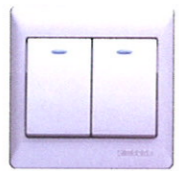

Full Silver