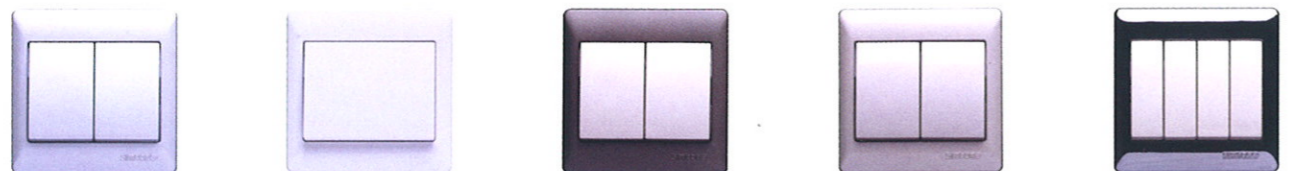

Full Silver

Full White

Matt Black Frame with Champagne Rocker

Full Champagne

Metallic Black Frame with Champagne Rocker