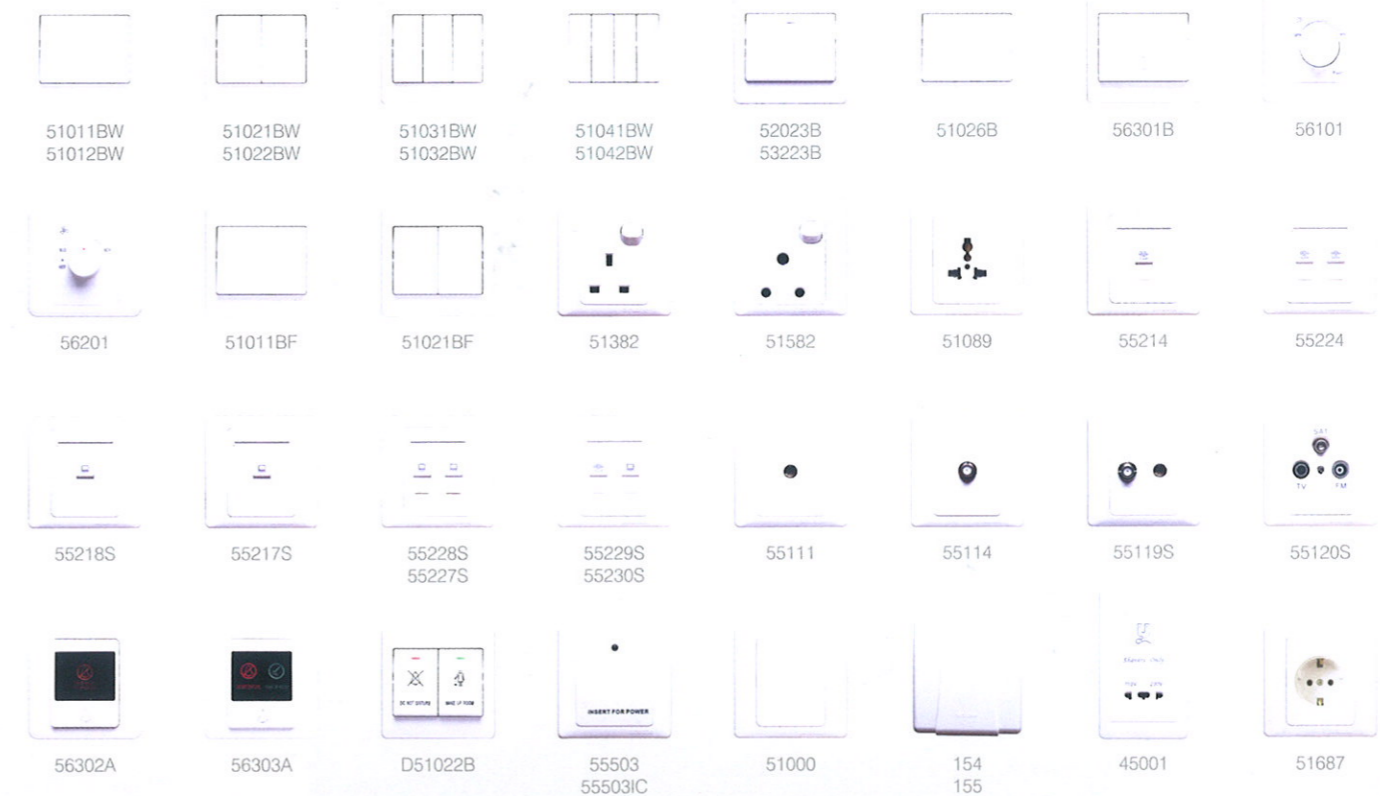

Full Champagne

Metallic Black Frame with Champagne Rocker

Frame Available ▶

White Frame

Silver Frame

Champagne Frame

Matt Black Frame

Metallic Black Frame

50 Series Model Range

Switches

51011BW	10A 250V 1 Gang 1 Way Switch
51012BW	10A 250V 1 Gang 2 Way Switch
51011B	10A 250V 1 Gang 1 Way Switch with Luminous Strip
51012B	10A 250V 1 Gang 2 Way Switch with Luminous Strip
51021BW	10A 250V 2 Gang 1 Way Switch
51022BW	10A 250V 2 Gang 2 Way Switch
51021B	10A 250V 2 Gang 1 Way Switch with Luminous Strip
51022B	10A 250V 2 Gang 2 Way Switch with Luminous Strip
51031BW	10A 250V 3 Gang 1 Way Switch
51032BW	10A 250V 3 Gang 2 Way Switch
51031B	10A 250V 3 Gang 1 Way Switch with Luminous Strip
51032B	10A 250V 3 Gang 2 Way Switch with Luminous Strip
51041BW	10A 250V 4 Gang 1 Way Switch
51042BW	10A 250V 4 Gang 2 Way Switch
51041B	10A 250V 4 Gang 1 Way Switch with Luminous Strip
51042B	10A 250V 4 Gang 2 Way Switch with Luminous Strip